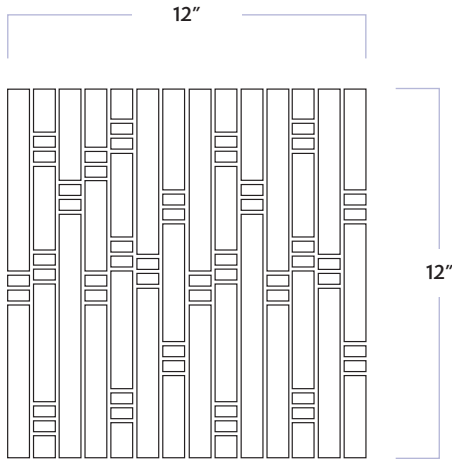

Pietra Gris

Tivoli Mosaic

DATE REVISED: SEPTEMBER 2023

WALKER ZANGER™

MATERIAL	Natural Stone
FINISH	Honed
THICKNESS	3/8"
SHEET SIZE	12" x 12"
COVERAGE SQFT/PIECE	1.0013 SqFt
MOUNTING	Mesh
DCOF	>0.42

AVAILABLE COLORS

Pietra Gris Tivoli Mosaic

DATE REVISED: SEPTEMBER 2023

5'-9"